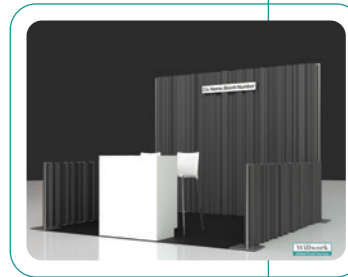

## BASIC BOOTH PACKAGE

\$38/sqft

- ▶ 8'H black back drape & 3'H black side drape dividers
- ▶ ID sign with company name and booth number

## ALL-INCLUSIVE ENHANCED BOOTH PACKAGE

\$6,500

- ▶ 10'x10' booth space (10'W x 8'H black back drape and 3'H black side drape dividers) inclusive of booth space fee
  - **10'x20' All-Inclusive Enhanced Booth Package is \$13,000**
- ▶ Exhibitor Identification Sign
- ▶ Standard 10'x10' carpet, black
- ▶ 1M locking storage cabinet
- ▶ 2 stools
- ▶ 1 waste basket
- ▶ Up to 300 lbs Material Handling, also includes Advance Warehouse Storage up to 30 days
- ▶ (1) 10 amp electrical outlet with power strip
- ▶ Daily vacuuming

## ALL-INCLUSIVE PREMIUM BOOTH PACKAGE

\$9,000

- ▶ 10'x10' booth space (8'H fabric backwall and 3'H fabric sidewalls) inclusive of booth space fee
  - **10'x20' All-Inclusive Premium Booth Package is \$18,000**
- ▶ Customized SEG Fabric Backwall Graphics
- ▶ VIP Exhibitor Concierge Service
- ▶ Standard 10'x10' carpet, black
- ▶ 1M locking storage cabinet
- ▶ 2 stools
- ▶ 1 waste basket
- ▶ Up to 300 lbs Material Handling, also includes Advance Warehouse Storage up to 30 days
- ▶ (1) 10 amp electrical outlet with power strip
- ▶ Daily vacuuming